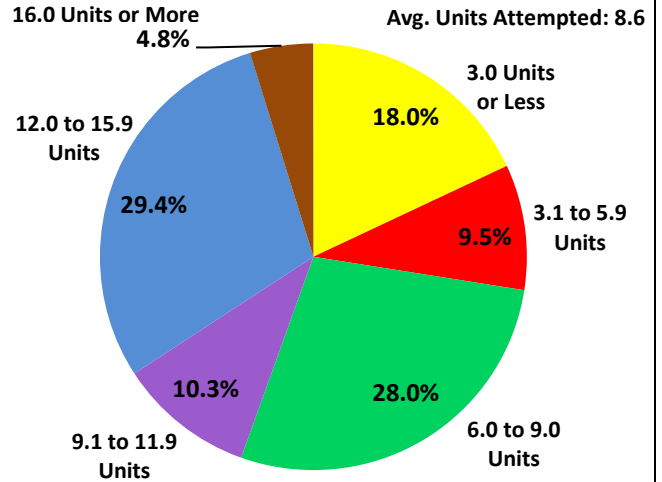

Chaffey College

Spring 2010 Semester District Credit Enrollment Data

First Census Credit Headcount

Number of Credit Enrollments

Student Ethnicity

Student Gender

Student Age Distribution

Day/Evening Enrollment

Chaffey College

Spring 2010 Semester District Credit Enrollment Data

Full-Time/Part-Time Student Enrollment

Credit Units Attempted

Residency Status

Number of Credit Sections Offered

Non-Rancho Campus Headcount by Location