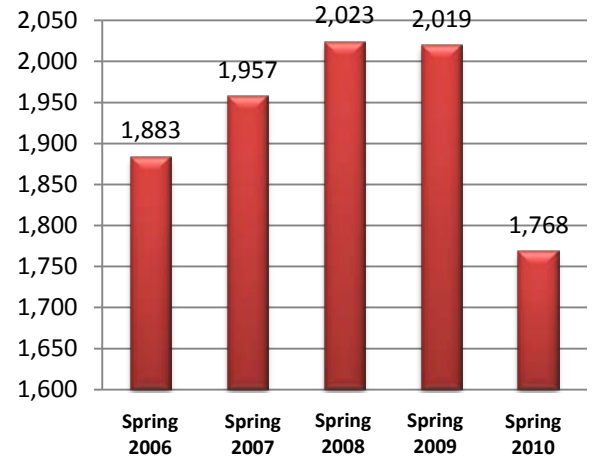

Chaffey College

Spring 2010 Semester District Credit Enrollment Data

First Census Credit Headcount

Number of Credit Enrollments

Student Ethnicity

Student Gender

Student Age Distribution

Day/Evening Enrollment

Chaffey College

Spring 2010 Semester District Credit Enrollment Data

Full-Time/Part-Time Student Enrollment

Credit Units Attempted

Residency Status

Number of Credit Sections Offered

Non-Rancho Campus Headcount by Location

Non-Rancho Campus Sections Offered by Location