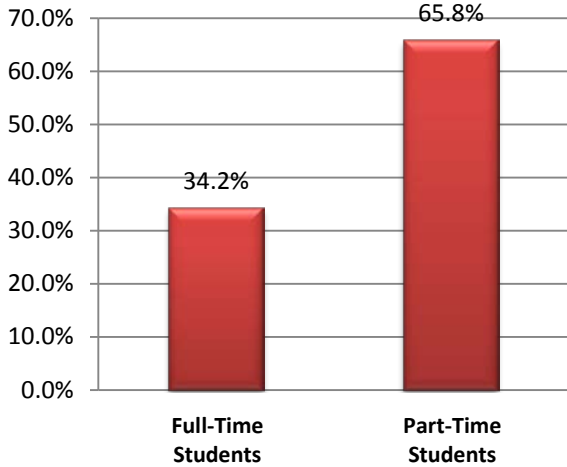

Chaffey College

Spring 2010 Semester District Credit Enrollment Data

First Census Credit Headcount

Number of Credit Enrollments

Student Ethnicity

Student Gender

Student Age Distribution

Day/Evening Enrollment

Chaffey College

Spring 2010 Semester District Credit Enrollment Data

Full-Time/Part-Time Student Enrollment

Credit Units Attempted

Residency Status

Number of Credit Sections Offered

Non-Rancho Campus Headcount by Location