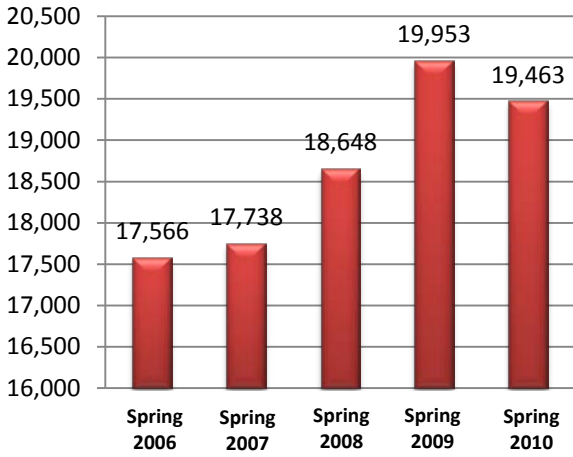

Chaffey College

Spring 2010 Semester District Credit Enrollment Data

First Census Credit Headcount

Number of Credit Enrollments

Student Ethnicity

Student Gender

Student Age Distribution

Day/Evening Enrollment

Chaffey College

Spring 2010 Semester District Credit Enrollment Data

Full-Time/Part-Time Student Enrollment

Credit Units Attempted

Residency Status

Number of Credit Sections Offered

Non-Rancho Campus Headcount by Location