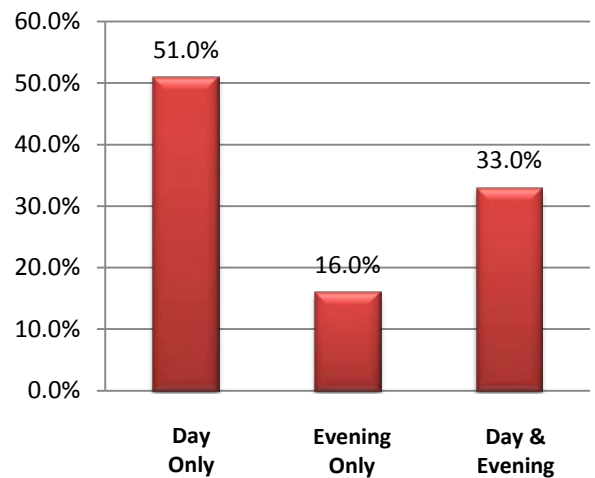

Chaffey College

Spring 2010 Semester District Credit Enrollment Data

First Census Credit Headcount

Number of Credit Enrollments

Student Ethnicity

Student Gender

Student Age Distribution

Day/Evening Enrollment

Chaffey College

Spring 2010 Semester District Credit Enrollment Data

Full-Time/Part-Time Student Enrollment

Credit Units Attempted

Residency Status

Number of Credit Sections Offered

Non-Rancho Campus Headcount by Location