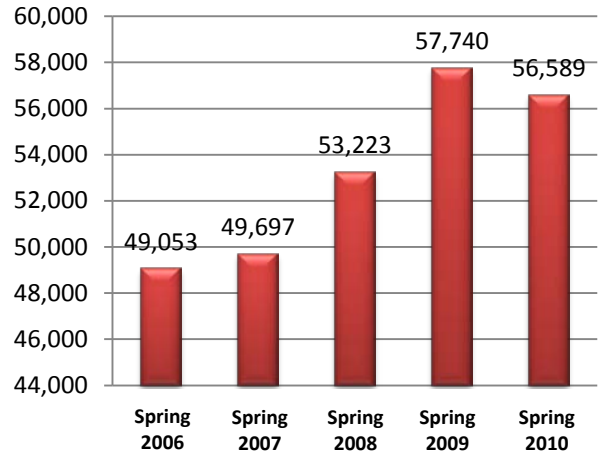

Chaffey College

Spring 2010 Semester District Credit Enrollment Data

First Census Credit Headcount

Number of Credit Enrollments

Student Ethnicity

Student Gender

Student Age Distribution

Day/Evening Enrollment

Chaffey College

Spring 2010 Semester District Credit Enrollment Data

Full-Time/Part-Time Student Enrollment

Credit Units Attempted

Residency Status

Number of Credit Sections Offered

Non-Rancho Campus Headcount by Location