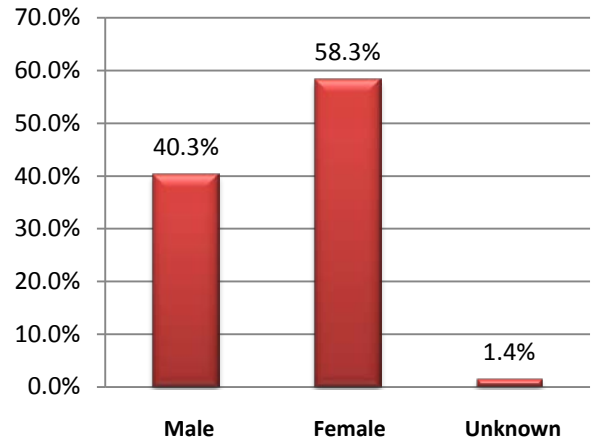

Chaffey College

Spring 2010 Semester District Credit Enrollment Data

First Census Credit Headcount

Number of Credit Enrollments

Student Ethnicity

Student Gender

Student Age Distribution

Day/Evening Enrollment

Chaffey College

Spring 2010 Semester District Credit Enrollment Data

Full-Time/Part-Time Student Enrollment

Credit Units Attempted

Residency Status

Number of Credit Sections Offered

Non-Rancho Campus Headcount by Location