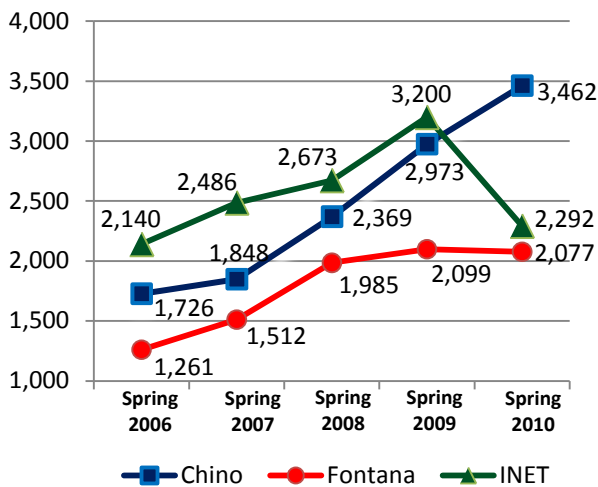

Chaffey College

Spring 2010 Semester District Credit Enrollment Data

First Census Credit Headcount

Number of Credit Enrollments

Student Ethnicity

Student Gender

Student Age Distribution

Day/Evening Enrollment

Chaffey College

Spring 2010 Semester District Credit Enrollment Data

Full-Time/Part-Time Student Enrollment

Credit Units Attempted

Residency Status

Number of Credit Sections Offered

Non-Rancho Campus Headcount by Location

Non-Rancho Campus Sections Offered by Location