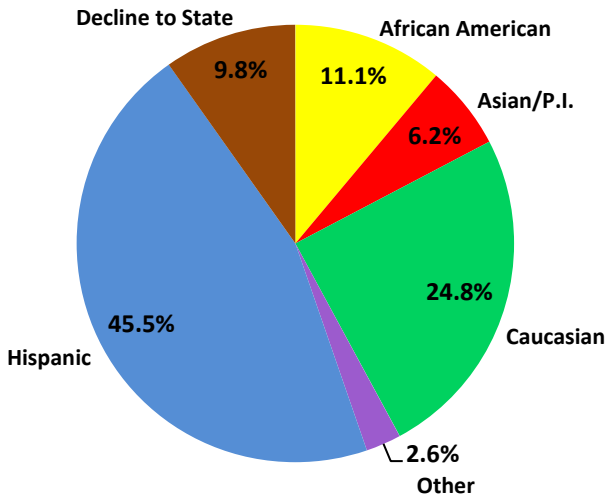

Chaffey College

Spring 2010 Semester District Credit Enrollment Data

First Census Credit Headcount

Number of Credit Enrollments

Student Ethnicity

Student Gender

Student Age Distribution

Day/Evening Enrollment