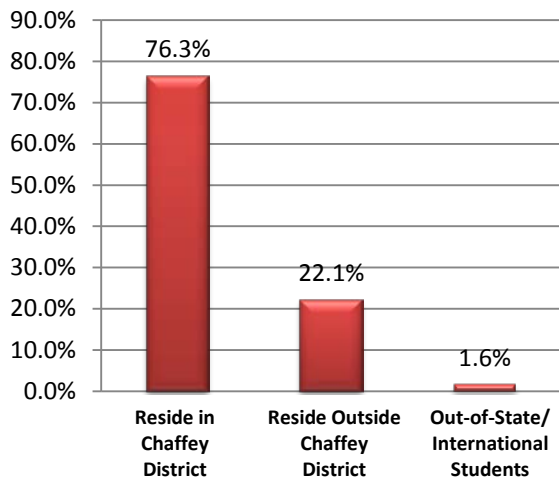

Chaffey College

Spring 2010 Semester District Credit Enrollment Data

Full-Time/Part-Time Student Enrollment

Credit Units Attempted

Residency Status

Number of Credit Sections Offered

Non-Rancho Campus Headcount by Location

Non-Rancho Campus Sections Offered by Location