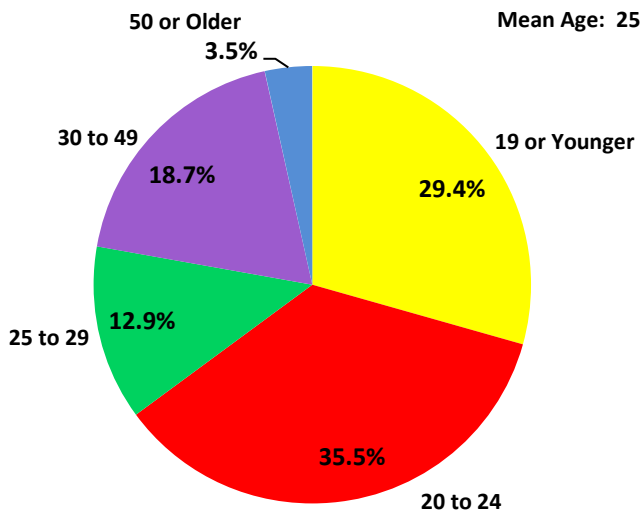

Chaffey College

Spring 2010 Semester District Credit Enrollment Data

First Census Credit Headcount

Number of Credit Enrollments

Student Ethnicity

Student Gender

Student Age Distribution

Day/Evening Enrollment

Chaffey College

Spring 2010 Semester District Credit Enrollment Data

Full-Time/Part-Time Student Enrollment

Credit Units Attempted

Residency Status

Number of Credit Sections Offered

Non-Rancho Campus Headcount by Location